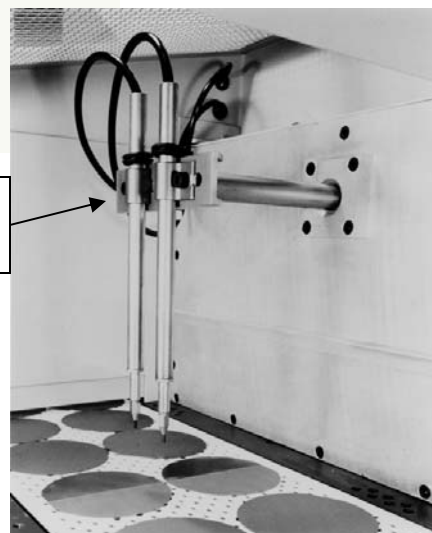

SWAM® Model C129 Belt Abrader

CRYSTAL MARK, INC.
613 Justin Avenue • Glendale, CA 91201
(818)240-7520 • (800)659-7926 • (818)247-3574
www.crystallmarkinc.com • sales@crystallmarkinc.com