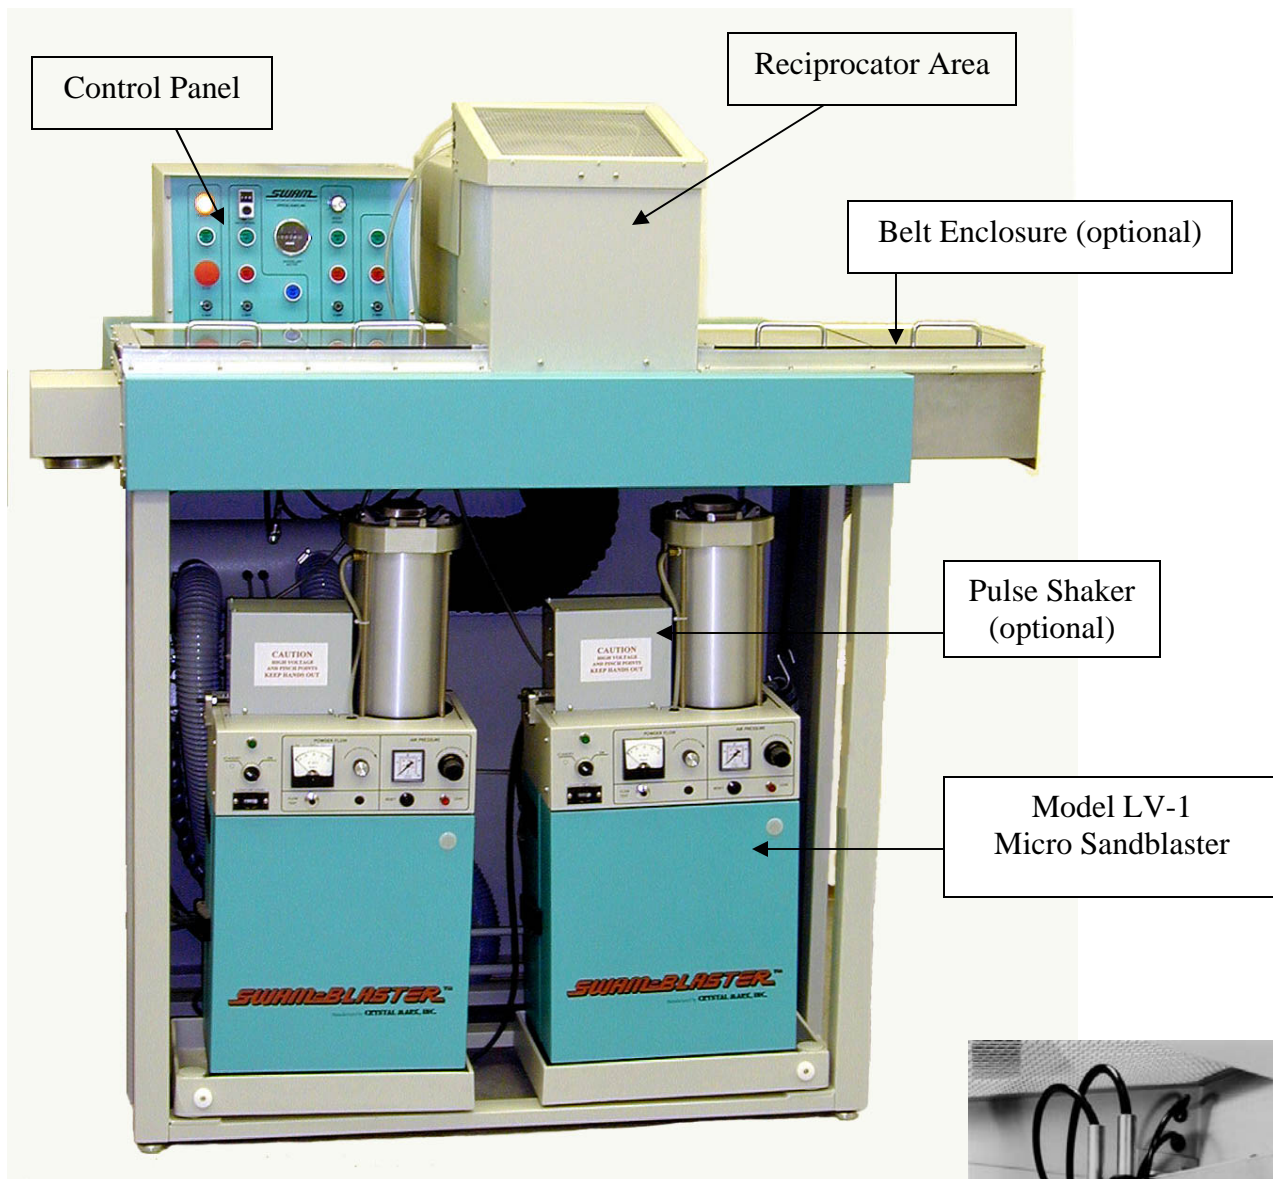

SWAM® Model C129 Belt Abrader

CRYSTAL MARK, INC.
613 Justin Avenue • Glendale, CA 91201
(818)240-7520 • (800)659-7926 • (818)247-3574
www.crystallmarkinc.com • sales@crystallmarkinc.com