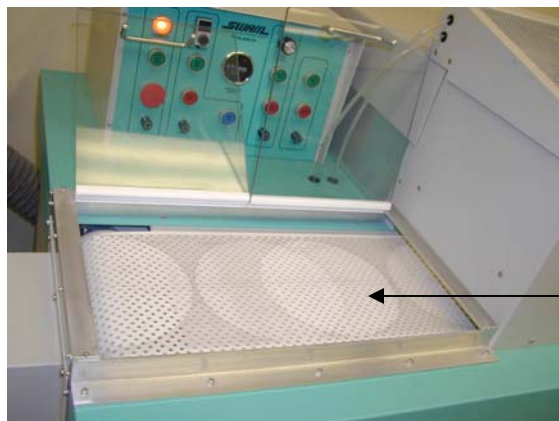

SWAM® Model C129 Belt Abrader

CRYSTAL MARK, INC.
613 Justin Avenue • Glendale, CA 91201
(818)240-7520 • (800)659-7926 • (818)247-3574
www.crystallmarkinc.com • sales@crystallmarkinc.com